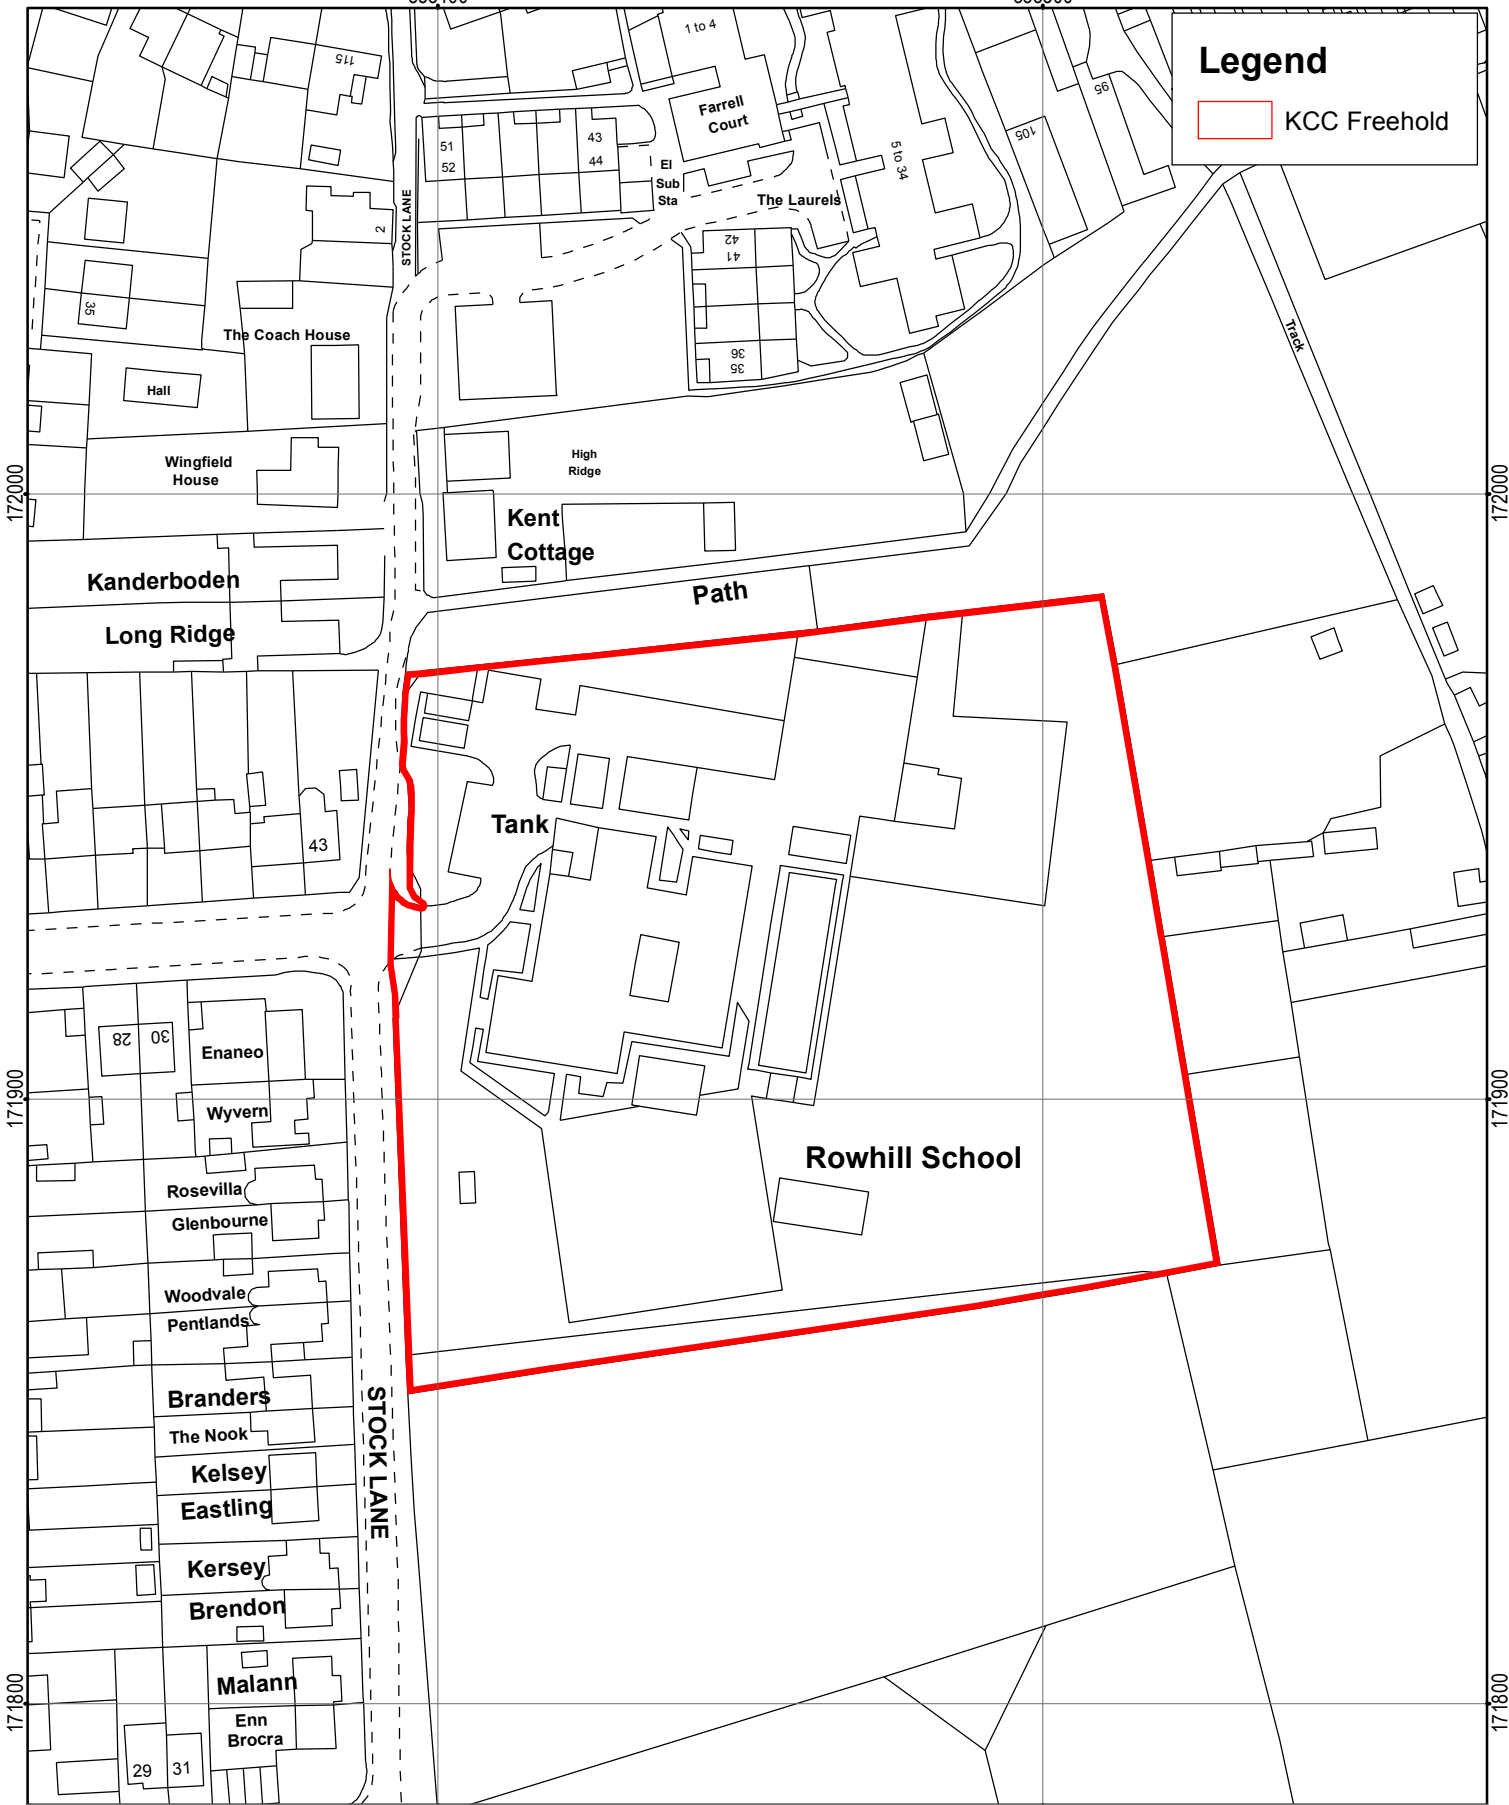

553400

553500

Legend

KCC Freehold

553400

FORMER ROWHILL SCHOOL
STOCK LANE
WILMINGTON
DARTFORD
DA2 7BZ

553500

UPRN: 53190100

MasterMap

PROPERTY AND
INFRASTRUCTURE SUPPORT
County Hall, Maidstone
Kent ME14 1XQ
Tel:08458 247247

Drawn By
KP

Date
OCT 2014

Drawing No.
TQ5371/2F

@ A4